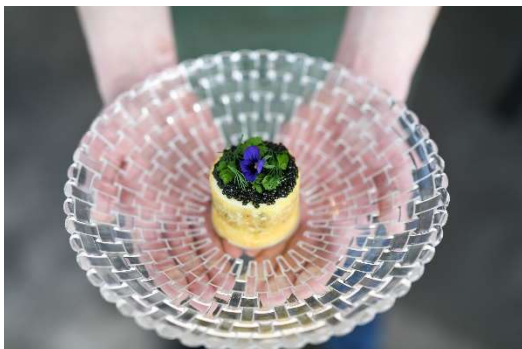

FEESTELIJK KERSTDESSERT

Ertepeller **Silver** Kerstlunch: 85 euro
Ertepeller **Gold** Kerstdiner 115 euro
Ertepeller **Platinum** Kerstdiner: 159 euro

All-in arrangement Silver Kerstlunch 135 euro
All-in arrangement Gold Kerstdiner 175 euro
All-in arrangement Platinum Kerstdiner 217,50 euro

All-in is excl. aperitief en incl. wijn, water en koffie/thee met friandises